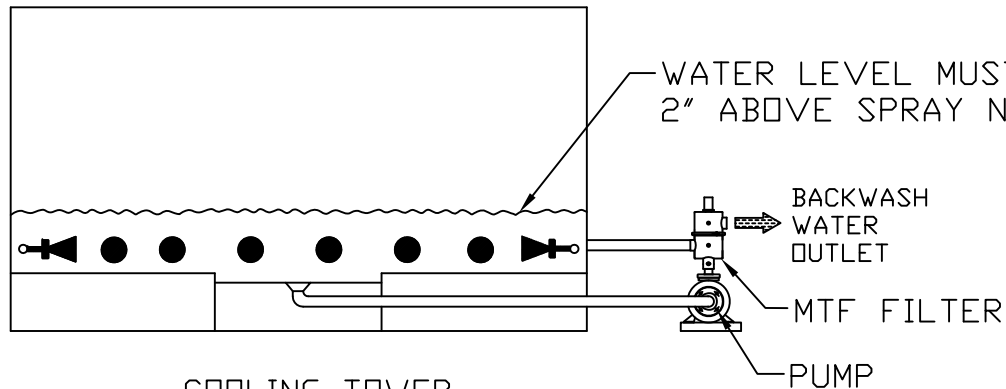

1 2 3 4 5 6 7 8

REVISIONS				
REV	ZONE	DESCRIPTION	DATE	APPROVED

COOLING TOWER
(TOP VIEW)

COOLING TOWER
(SIDE VIEW)

UNLESS OTHERWISE SPECIFIED DIMENSIONS ARE IN INCHES TOLERANCES DECIMALS ANGULAR .XX ± .05 ± 0.5 DEG. .XXX ± .01		AUTOMATIC FILTERS, INC. 2672 S. LA CIENEGA BLVD. LOS ANGELES, CA 90034 (310) 839-2828 FAX (310) 839-6878		
DRAWN S. PERKINSON	DATE 05/16/11	TITLE MTF SKID UNIT - 10' x 10' COOLING TOWER SWEEPER, LAYOUT DRAWING		
CHECKED		SIZE A	DWG NO. SKID-MTF-LAY-CTS-04	REV N/A
DESIGN		NOT TO SCALE		SHEET 1 OF 1