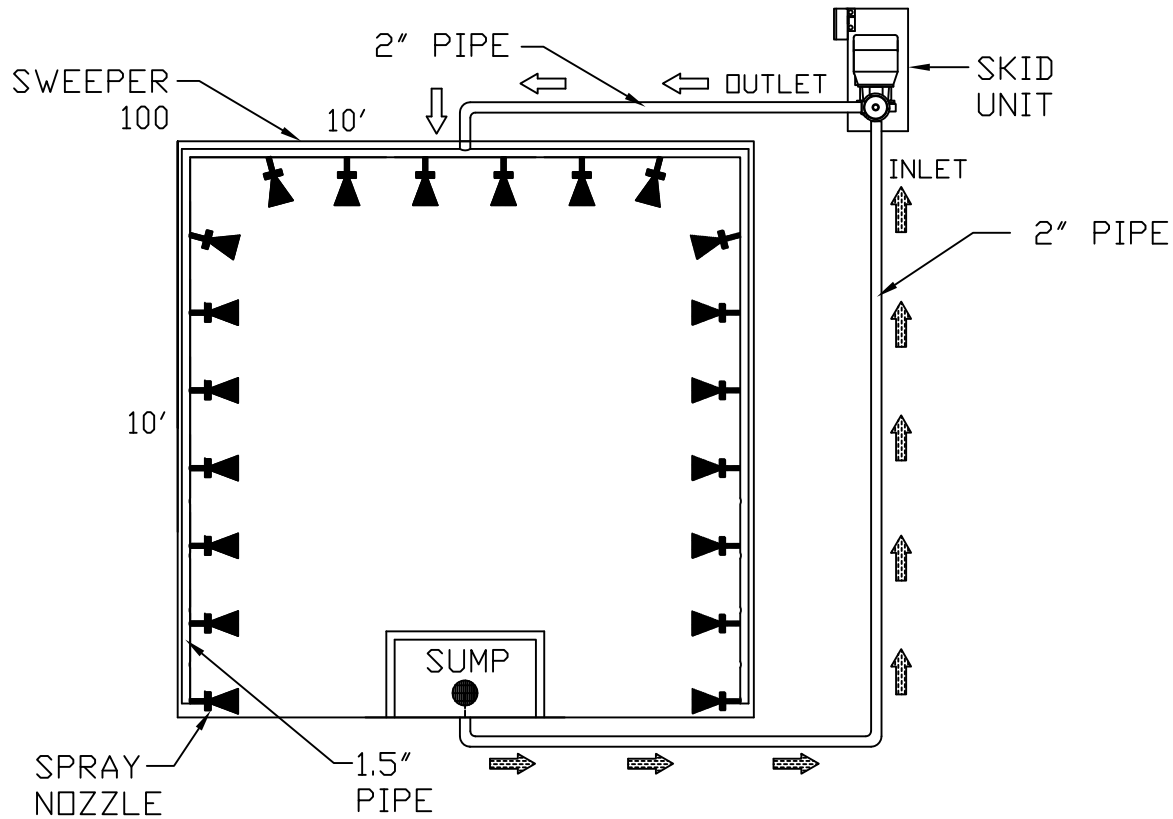

1 2 3 4 5 6 7 8

REVISIONS				
REV	ZONE	DESCRIPTION	DATE	APPROVED

COOLING TOWER
(TOP VIEW)

COOLING TOWER
(SIDE VIEW)

UNLESS OTHERWISE SPECIFIED DIMENSIONS ARE IN INCHES TOLERANCES DECIMALS ANGULAR .XX ± .05 ± 0.5 DEG. .XXX ± .01		AUTOMATIC FILTERS, INC. 2672 S. LA CIENEGA BLVD. LOS ANGELES, CA 90034 (310) 839-2828 FAX (310) 839-6878		
DRAWN S. PERKINSON	DATE 05/16/11	TITLE MTF SKID UNIT - 10' x 10' COOLING TOWER SWEEPER, LAYOUT DRAWING		
CHECKED		SIZE A	DWG NO. SKID-MTF-LAY-CTS-04	REV N/A
DESIGN		NOT TO SCALE		SHEET 1 OF 1